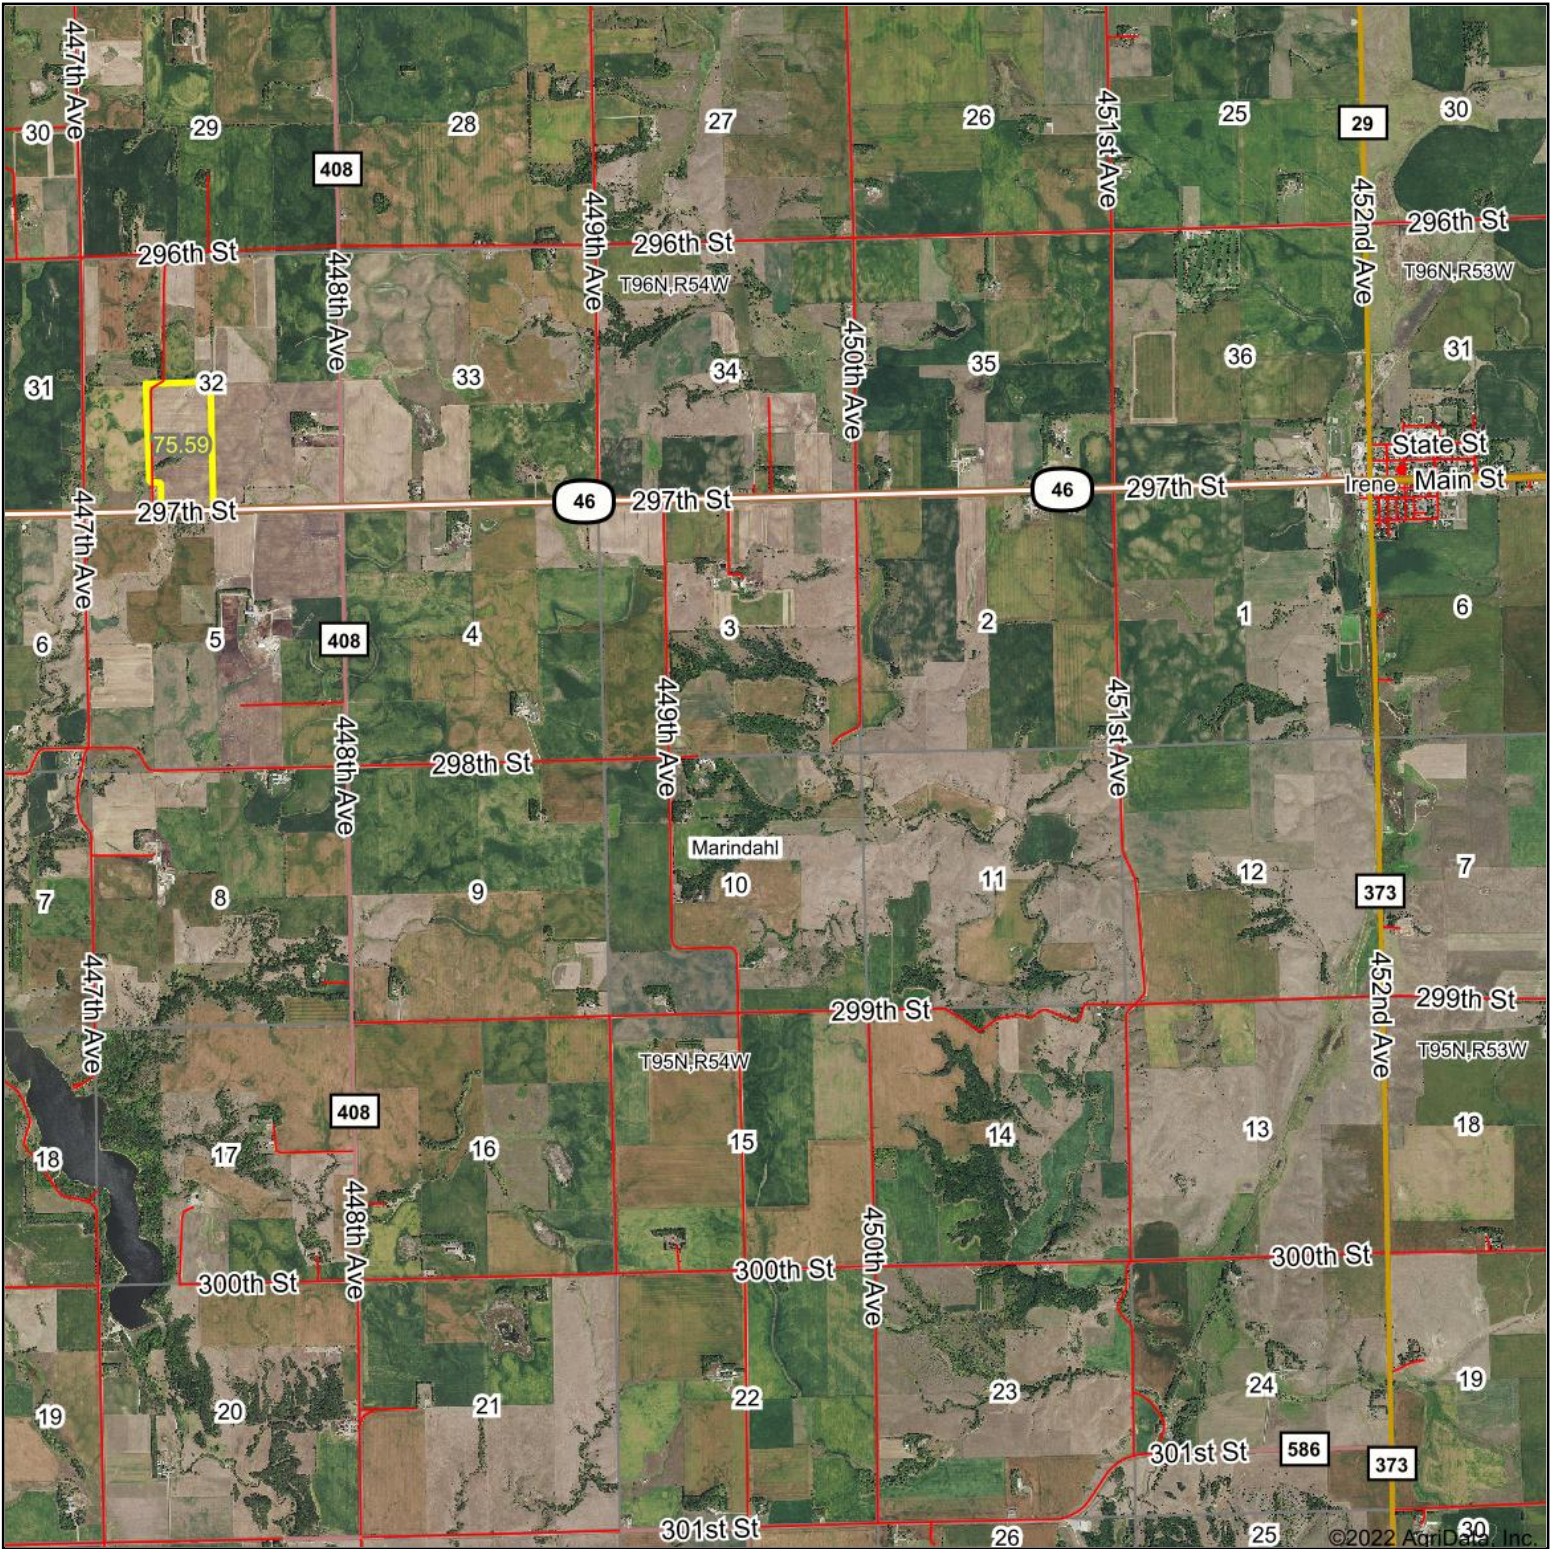

Aerial Map

Map Center: 43° 4' 2.07, -97° 12' 23.87

TOTAL
AUCTIONS & REAL ESTATE

10-95N-54W
Yankton County
South Dakota

Maps Provided By:
 **surety**
CUSTOMIZED ONLINE MAPPING

© AgriData, Inc. 2021 www.AgriDataInc.com

4/25/2022