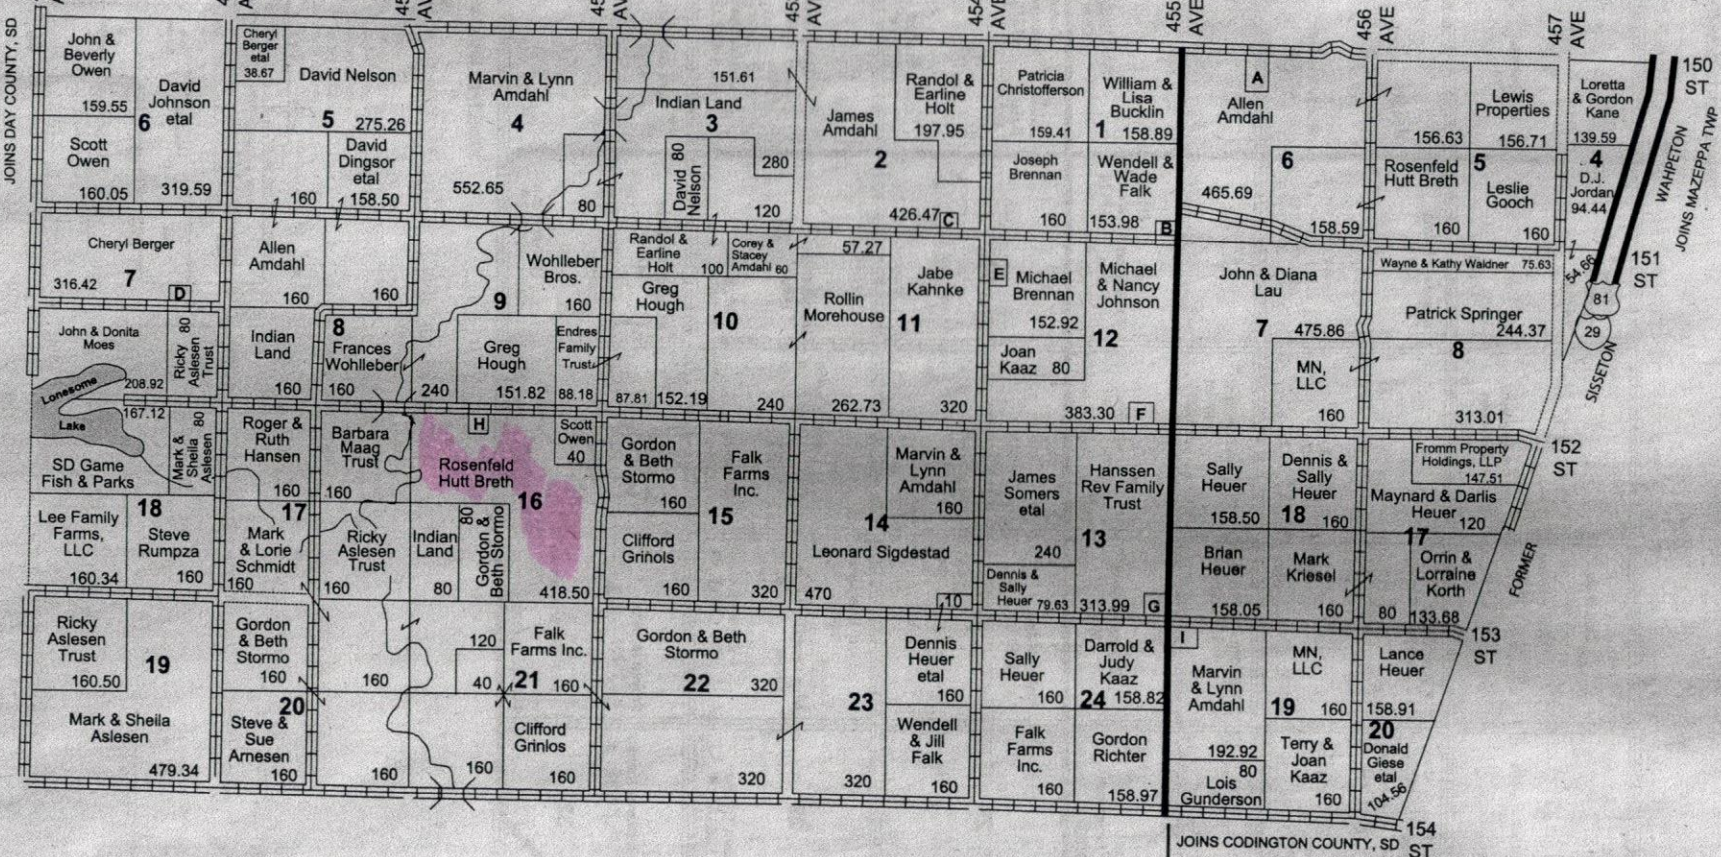

Wilbur Ellis

451-452 Ave
152-153 St

Hwy 14

LAND OWNER & RURAL RESIDENT MAPS

T 120 N

JOINS BLOOMING VALLEY TWP

R 52 & 51 W

JOINS FARMINGTON TWP

LURA TWP
LAND OWNER

Small Tracts

- Section 6E A Barth & Geraldine Adolph - 26.36
- Section 1 B James McBride - 5
- Section 2 C Reed & Julie Birney - 10
- Section 7W D Robin Flores - 7.35
- Section 12 E Joseph Brennan - 5
- Section 13 G William Thrun - 5
- Section 16 H Wilbur-Ellis Air, LLC - 21.49
- Section 19 I Darrold & Judy Kaaz - 39.76