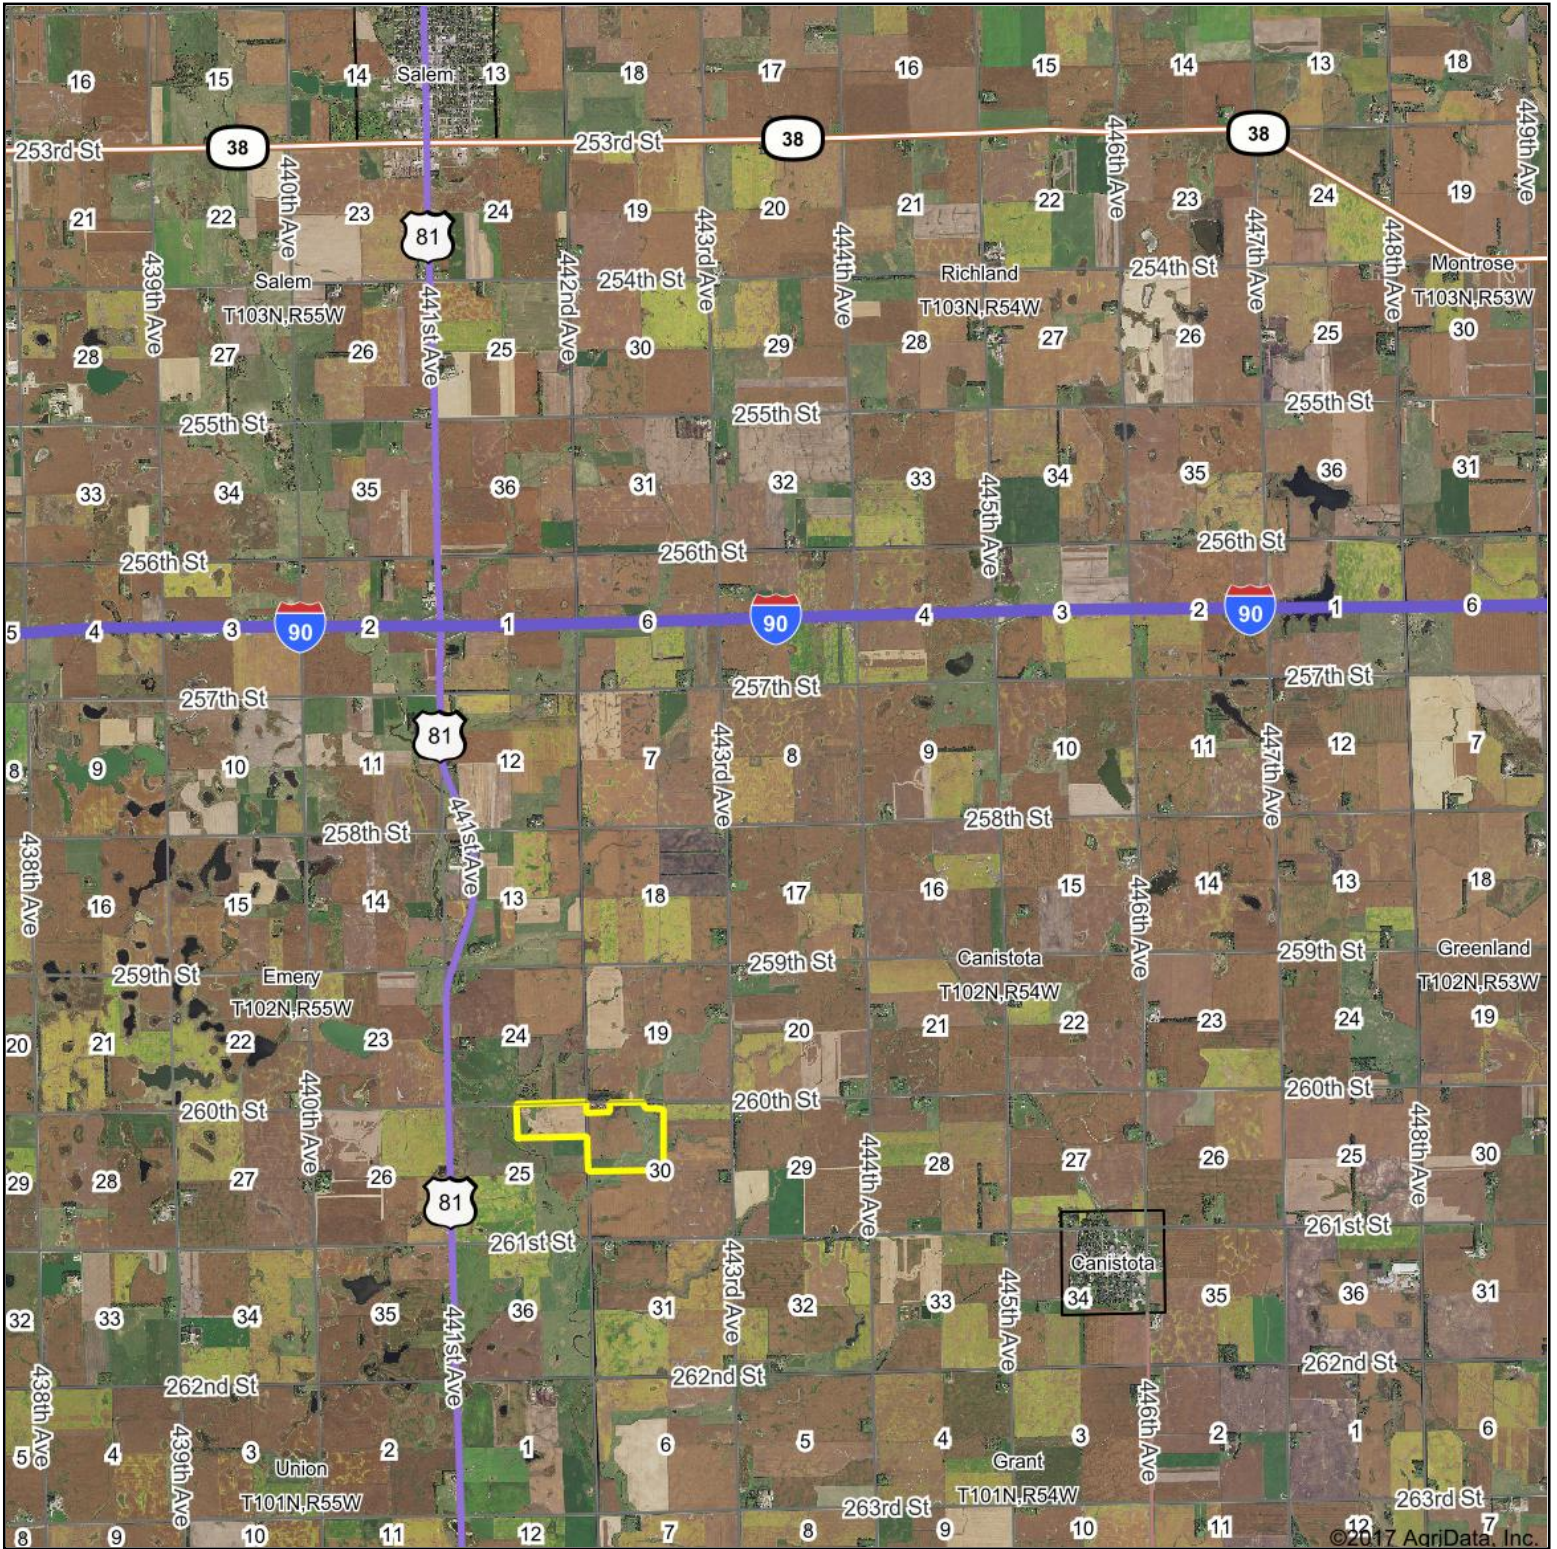

Aerial Map

©2017 AgriData, Inc.

map center: 43° 38' 58.83, -97° 20' 23.58

8-102N-54W
McCook County
South Dakota

11/7/2017