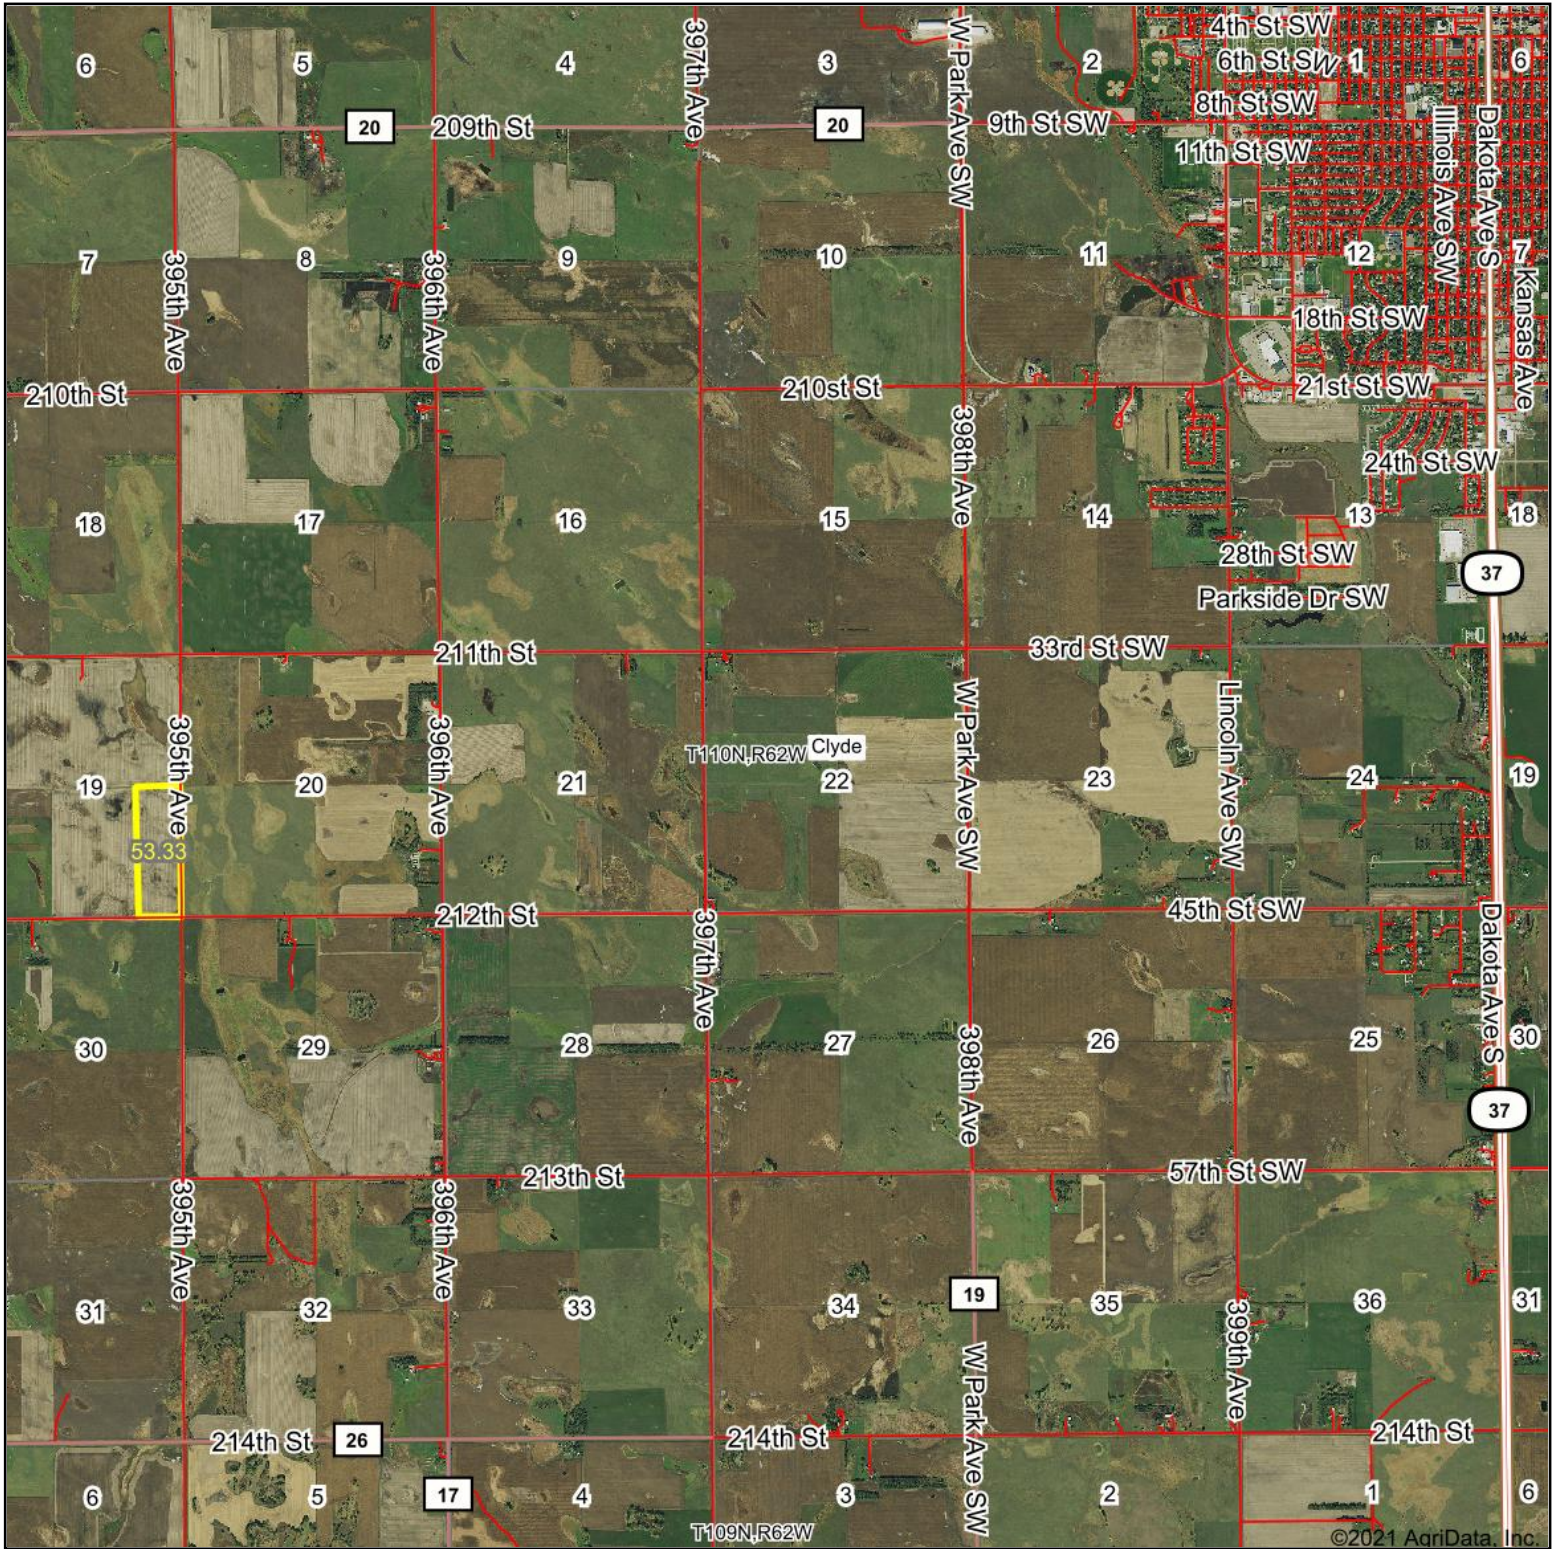

Aerial Map

Map Center: 44° 19' 12.97, -98° 16' 10.14

0ft 4451ft 8902ft

TOTAL
AUCTIONS & REAL ESTATE

22-110N-62W
Beadle County
South Dakota

7/19/2021

Maps Provided By:
 **surety**
CUSTOMIZED ONLINE MAPPING

© AgriData, Inc. 2021 www.AgriDataInc.com