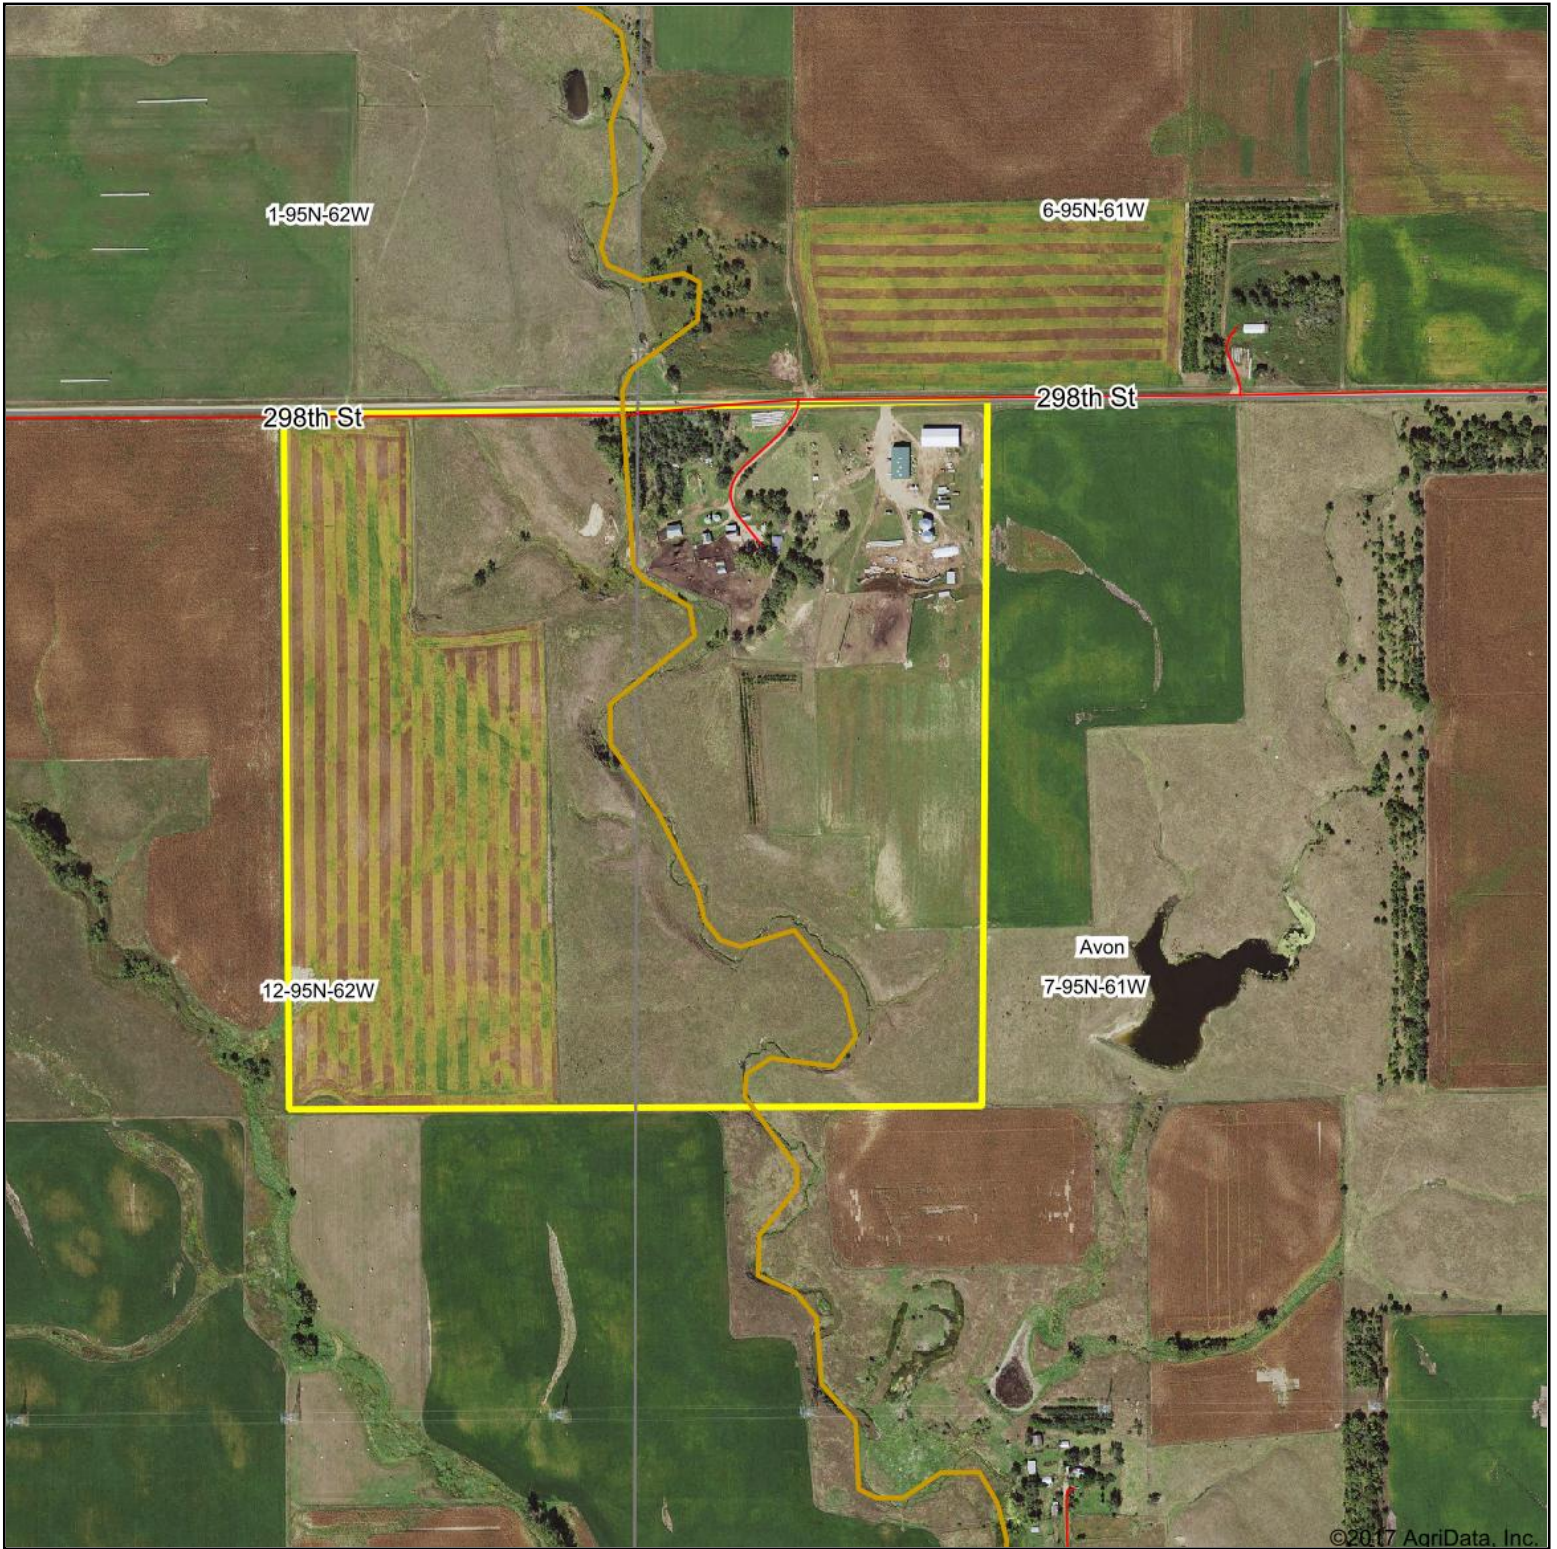

Aerial Map

©2017 AgriData, Inc.

map center: 43° 3' 51.77, -98° 6' 22.96

7-95N-61W
Bon Homme County
South Dakota

Maps Provided By:
 surety
CUSTOMIZED ONLINE MAPPING
© AgriData, Inc. 2017 www.AgriDataInc.com